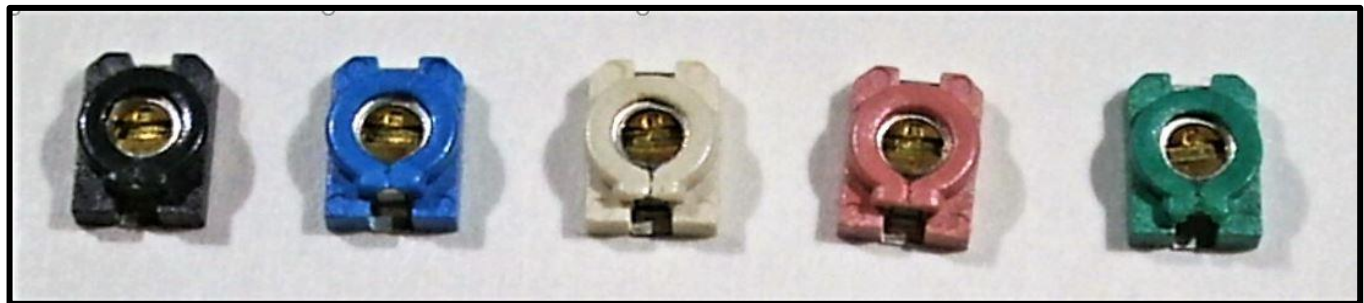

Trimmer Variable Capacitors

Cross Reference Chart

Type	PPI	Knowles		
		Johanson (JMC)	Voltronics	Sprague Goodman
Air Tubular	PPI-60	5xxx	ET	GAA
Sapphire	PPI-66	27xxx	P Series	GU, GW, GN
PTFE	PPI-63		NMNT, NMAM, A-1 Series, A-HV	ER-530
Air Plate	PPI-10			

Type	PPI	Sprague Goodman	Voltronics	Kyocera	Murata
3mm SMT	PPI-xxx36	SGC3, GKY46*	JZxxx*	CTZ2E	TZB
	PPI-xxx46	SGC3, GKY46	JZxxx		
	PPI-xxx46HV		JZxxxHV		
	PPI-xxx56	SGC3, GKY56	JRxxx		

**Same footprint, minor Electrical Differences*