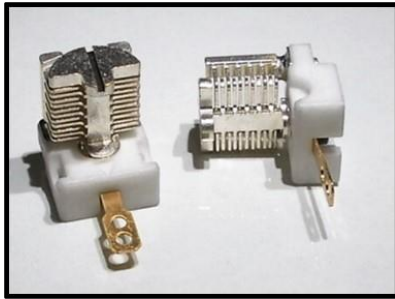

Trimmer Variable Capacitors

Cross Reference Chart

Type	PPI	Knowles		
		Johanson (JMC)	Voltronics	Sprague Goodman
Air Tubular	PPI-60	5xxx	ET	GAA
Sapphire	PPI-66	27xxx	P Series	GU, GW, GN
PTFE	PPI-63		NMNT, NMAM, A-1 Series, A-HV	ER-530
Air Plate	PPI-10			

Type	PPI	Sprague Goodman	Voltronics	Kyocera	Murata
3mm SMT	PPI-xxx36	SGC3, GKY46*	JZxxx*	CTZ2E	TZB
	PPI-xxx46	SGC3, GKY46	JZxxx		
	PPI-xxx46HV		JZxxxHV		
	PPI-xxx56	SGC3, GKY56	JRxxx		

**Same footprint, minor Electrical Differences*